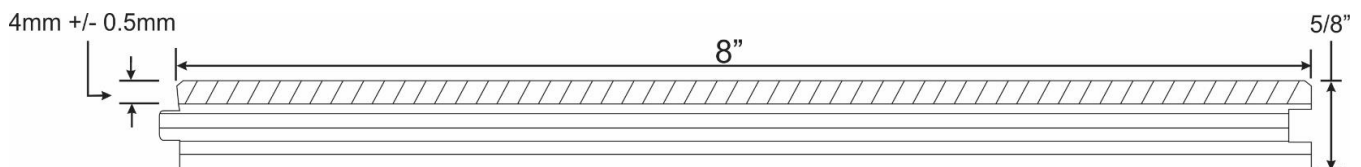

Walnut 6017 (Premium Grade shown)

STANDARD SPECIFICATIONS

Call-out (please use this exact wording when ordering or specifying)	5/8" x 8" x RL to 10' Premium Grade Walnut, smooth, finished with Akzo Ceramic Finish / Ceramatte to match TB6017
Standard Plank Size	5/8" thick x 8" wide
Standard Wear-Layer Thickness	4mm +/- 0.5mm
Standard Lengths	Rustic & Light Rustic Grades: RL to 12' Premium Grade: RL to 10'
Species	American Black Walnut (<i>Juglans nigra</i>)
Available Grades	Rustic Grade – Light Rustic Grade - Premium Grade
Core Construction	100% Select Birch Veneer - 100% exterior-grade adhesives
Finish	8 layers UV-cured urethane with ceramic hardeners
Texture	Smooth
LEED Points Available	Yes – as many as 4 LEED Points available
Urea Formaldehyde Content	0% added Urea-Formaldehyde, CARBII compliant
VOC Content	0% Volatile Organic Compounds
Structural Warranty, Light Commercial	10 year Limited Warranty (see complete warranty for details)
Finish Warranty, Light Commercial	3 year Limited Warranty (see complete warranty for details)
Country of Origin	Made in the U.S.A.

Random Length to 10'