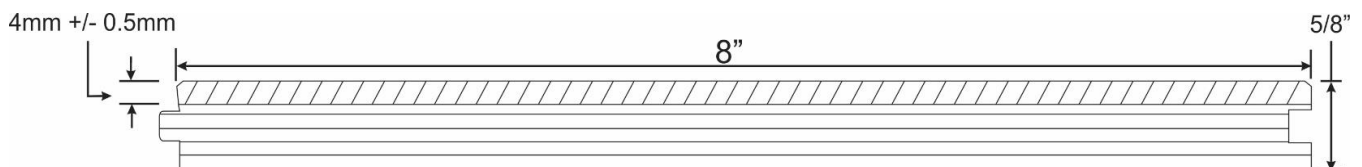

**Walnut 6005 (Premium Grade shown)**

**STANDARD SPECIFICATIONS**

Call-out (please use this exact wording when ordering or specifying)	5/8" x 8" x RL to 10' Premium Grade Walnut, smooth, finished with Akzo Ceramic Finish / Ceramax to match TB6005
Standard Plank Size	5/8" thick x 8" wide
Standard Wear-Layer Thickness	4mm +/- 0.5mm
Standard Lengths	Rustic & Light Rustic Grades: RL to 12' Premium Grade: RL to 10'
Species	American Black Walnut ( <i>Juglans nigra</i> )
Available Grades	Rustic Grade – Light Rustic Grade - Premium Grade
Core Construction	100% Select Birch Veneer - 100% exterior-grade adhesives
Finish	8 layers UV-cured urethane with ceramic hardeners
Texture	Smooth
LEED Points Available	Yes – as many as 4 LEED Points available
Urea Formaldehyde Content	0% added Urea-Formaldehyde, CARBII compliant
VOC Content	0% Volatile Organic Compounds
Structural Warranty, Light Commercial	10 year Limited Warranty (see complete warranty for details)
Finish Warranty, Light Commercial	3 year Limited Warranty (see complete warranty for details)
Country of Origin	Made in the U.S.A.

Random Length to 10'