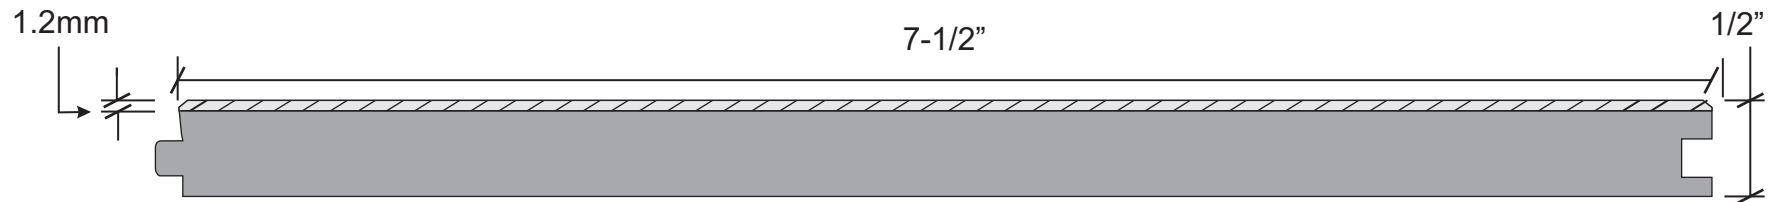

Finish: zero-VOC Ceramic Finish, color as specified

Fire Rating: ASTM E84 Class A / I per QAI Laboratories Test Report RJ7794F-1 (Walnut) and RJ7794F-2 (White Oak)

Standard Length = 96"  
120" available on request with extended lead-time